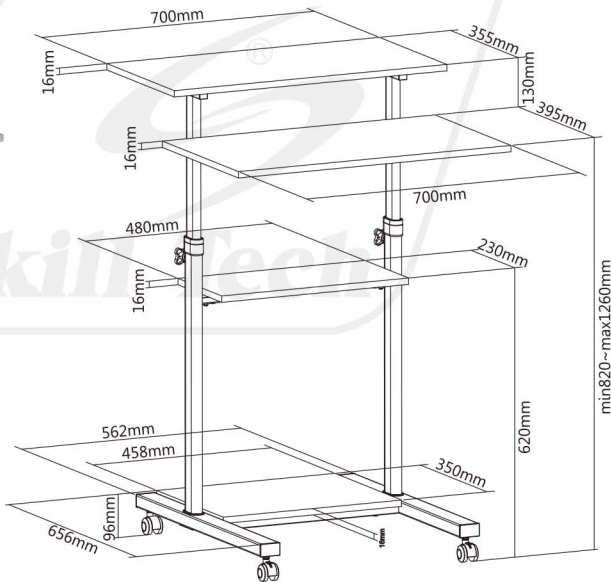

SH WST01

MOBILE SIT-STAND WORKSTATION

Transition from sitting to standing position by adjusting the rotary knobs.

Weight Capacity
60kg/132lbs

Rotary Knob
Ensures securely different positioning.

Heavy-duty and Moisture Resistant Particle Board

Heavy-duty Lockable Casters